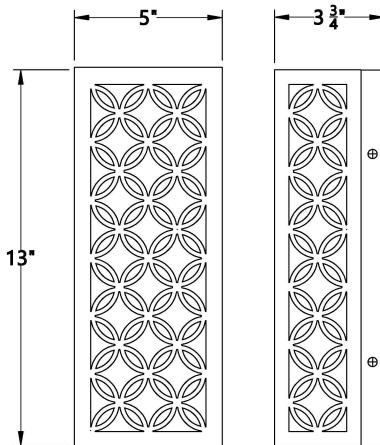

CLOVER, LED WALL SCONCE

PRODUCT DETAILS

No.	:	42698-024
Product Color	:	AGED SILVER
Product Material	:	POWDER COATING OVER GALVANIZED STEEL
Shade / Accent Colour	:	WHITE GLASS
Shade / Accent Material	:	GLASS
Width	:	5"
Height	:	13"
Ext	:	3.75"

LIGHT SOURCE DETAILS

Light Source Type	:	INTEGRATED LED
Input Voltage	:	120V
Bulb Voltage	:	120V
Socket Type	:	LED
Total Wattage	:	12W
Delivered Lumens	:	600lm
Kelvin	:	3000K
CRI	:	90

OPTIONS AVAILABLE

ITEM NO.	FINISH	SHADE
42698-012	BLACK	WHITE GLASS
42698-024	AGED SILVER	WHITE GLASS

TECHNICAL DETAILS

Canopy / Backplate Length	:	13"
Canopy / Backplate Width	:	5.25"
Location	:	WET
Approval	:	

42698

PROJECT INFORMATION

Job Name: Date: Category:

Comments: