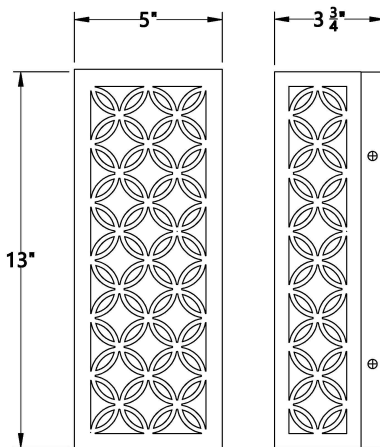

### PRODUCT DETAILS

No.	:	42698-012
Product Color	:	BLACK
Product Material	:	POWDER COATING OVER GALVANIZED STEEL
Shade / Accent Colour	:	WHITE GLASS
Shade / Accent Material	:	GLASS
Width	:	5"
Height	:	13"
Ext	:	3.75"

### TECHNICAL DETAILS

Canopy / Backplate Length	:	13"
Canopy / Backplate Width	:	5.25"
Location	:	WET
Approval	:	

**42698**