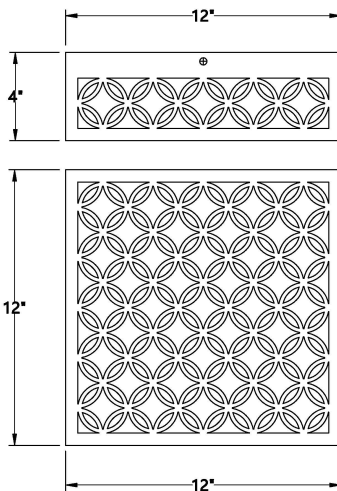

TECHNICAL DETAILS

Canopy / Backplate Length	:	12"
Canopy / Backplate Width	:	12"
Location	:	WET
Approval	:	

42696

PROJECT INFORMATION

Job Name: Date: Category:

Comments: