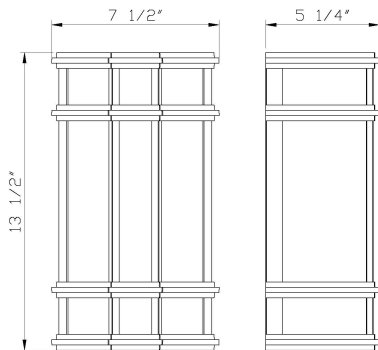

### PRODUCT DETAILS

No.	:	42687-016
Product Color	:	SATIN BLACK
Product Material	:	DIE CAST ALUMINUM WITH WHITE GLASS PANEL
Shade / Accent Colour	:	WHITE GLASS
Shade / Accent Material	:	GLASS
Width	:	7.5"
Height	:	13.5"
Ext	:	5.25"

### TECHNICAL DETAILS

Canopy / Backplate Length	:	13"
Canopy / Backplate Height	:	1"
Canopy / Backplate Width	:	5.25"
Location	:	WET
Approval	:	