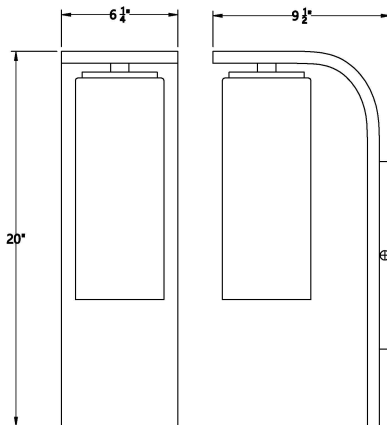

### PRODUCT DETAILS

No.	:	41972-014
Product Color	:	SATIN BLACK
Product Material	:	POWDER COATING OVER GALVANIZED STEEL
Shade / Accent Colour	:	WHITE OPAL GLASS
Shade / Accent Material	:	GLASS
Width	:	6.25"
Height	:	20"
Ext	:	9.5"

### LIGHT SOURCE DETAILS

Number of Bulbs	:	1
Light Source Type	:	T10
Input Voltage	:	120V
Bulb Voltage	:	120V
Socket Type	:	E26
Wattage	:	60W
Total Wattage	:	60W
Bulb Included	:	No
Dimmable	:	Yes

### TECHNICAL DETAILS

Canopy / Backplate Length	:	17"
Canopy / Backplate Width	:	6.25"
Location	:	WET
Approval	:	

**41972**