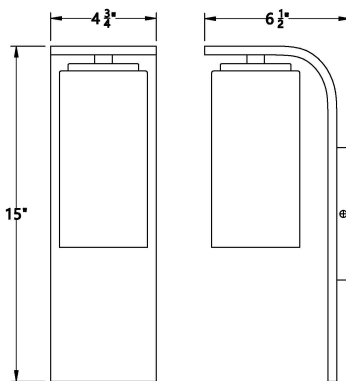

TECHNICAL DETAILS

Canopy / Backplate Length	:	13"
Canopy / Backplate Width	:	4.75"
Location	:	WET
Approval	:	

41971

PROJECT INFORMATION

Job Name: Date: Category:

Comments: