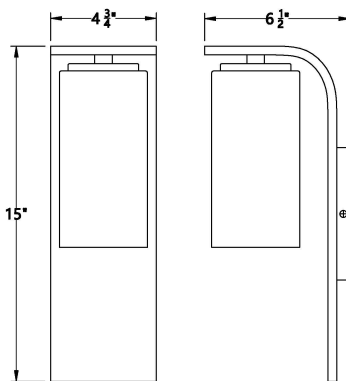

TECHNICAL DETAILS

Canopy / Backplate Length	:	13"
Canopy / Backplate Width	:	4.75"
Location	:	WET
Approval	:	

41971