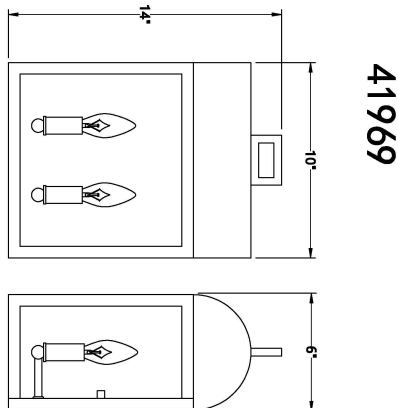

LIGHT SOURCE DETAILS

Number of Bulbs	:	2
Light Source Type	:	B10
Input Voltage	:	120V
Bulb Voltage	:	120V
Socket Type	:	E12
Wattage	:	60W
Total Wattage	:	120W
Bulb Included	:	No
Dimmable	:	Yes

OPTIONS AVAILABLE

ITEM NO.	FINISH	SHADE
41969-014	SATIN BLACK	CLEAR GLASS

TECHNICAL DETAILS

Canopy / Backplate Length	:	12"
Canopy / Backplate Width	:	10"
Location	:	WET
Approval	:	

PROJECT INFORMATION

 Job Name: Date: Category: