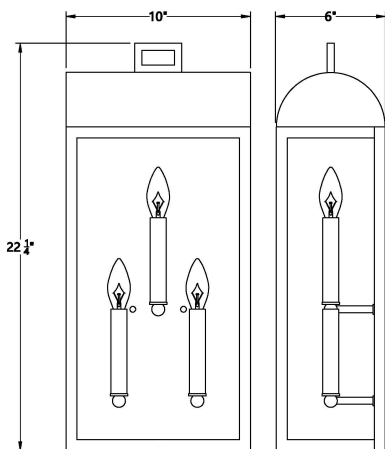

### PRODUCT DETAILS

No.	:	41968-017
Product Color	:	SATIN BLACK
Product Material	:	POWDER COATING OVER GALVANIZED STEEL
Shade / Accent Colour	:	GLASS
Shade / Accent Material	:	GLASS
Width	:	10"
Height	:	22.25"
Ext	:	6"

### TECHNICAL DETAILS

Canopy / Backplate Length	:	20"
Canopy / Backplate Width	:	10"
Location	:	WET
Approval	:	