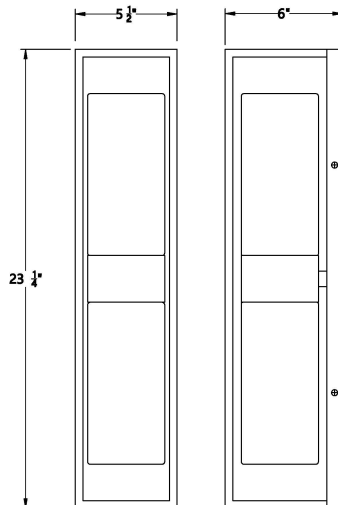

### PRODUCT DETAILS

No.	:	41966-013
Product Color	:	SATIN BLACK
Product Material	:	POWDER COATING OVER GALVANIZED STEEL
Shade / Accent Colour	:	OPAL WHITE GLASS
Shade / Accent Material	:	GLASS
Width	:	5.5"
Height	:	23.25"
Ext	:	6"

### TECHNICAL DETAILS

Canopy / Backplate Length	:	23.25"
Canopy / Backplate Width	:	5.5"
Location	:	WET
Approval	:	

**41966**