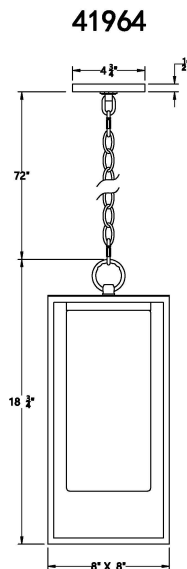

REN, 1 LT OUTDOOR HANGING

PRODUCT DETAILS

No.	:	41964-019
Product Color	:	SATIN BLACK
Product Material	:	POWDER COATING OVER GALVANIZED STEEL
Shade / Accent Colour	:	OPAL WHITE GLASS
Shade / Accent Material	:	GLASS
Length	:	8"
Width	:	8"
Height	:	18.75"

LIGHT SOURCE DETAILS

Number of Bulbs	:	1
Light Source Type	:	T10
Input Voltage	:	120V
Bulb Voltage	:	120V
Socket Type	:	E26
Wattage	:	60W
Total Wattage	:	60W
Bulb Included	:	No
Dimmable	:	No

OPTIONS AVAILABLE

ITEM NO.	FINISH	SHADE
41964-019	SATIN BLACK	OPAL WHITE GLASS

TECHNICAL DETAILS

Hanging Support Length	:	72"
Canopy / Backplate Length	:	4.75"
Canopy / Backplate Width	:	4.75"
Location	:	WET
Approval	:	

PROJECT INFORMATION