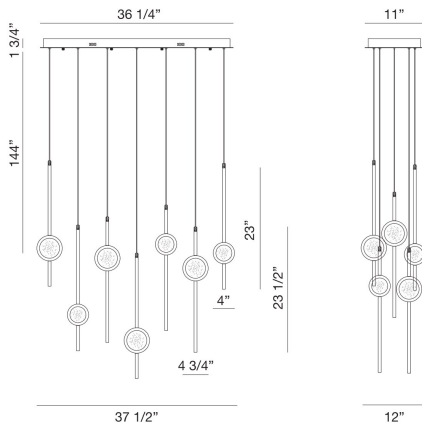

### PRODUCT DETAILS

No.	:	39466-013
Product Color	:	BLACK ANODIZED ALUMINUM
Product Material	:	ALUMINUM
Shade / Accent Colour	:	BLACK
Shade / Accent Material	:	ALUMINUM
Length	:	37.5"
Width	:	12"
Height	:	23.5"
Weight	:	49lbs

### LIGHT SOURCE DETAILS

Number of Bulbs	:	0 / 0
Light Source	:	/ LED
Light Source Type	:	/ INTEGRATED LED
Input Voltage	:	/ 120V
Bulb Voltage	:	120V
Socket Type	:	/ LED
Wattage	:	/ W
Total Wattage	:	68W
Initial Lumens	:	2750lm
Kelvin	:	3500K
CRI	:	90
Bulb Included	:	No / Yes
Dimmable	:	No / Yes

### TECHNICAL DETAILS

Hanging Support Type	:	WIRE
Hanging Support Length	:	144"
Canopy / Backplate Length	:	36.25"
Canopy / Backplate Height	:	1.75"
Canopy / Backplate Width	:	11"