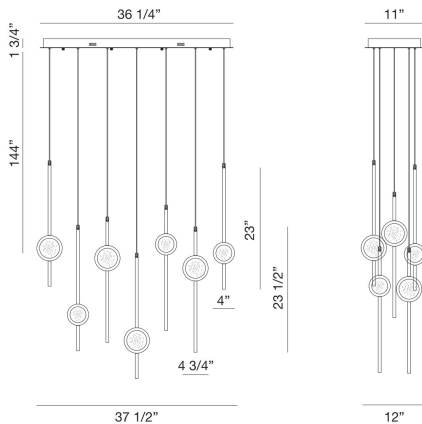

BARLETTA, 12 LT LED CHANDELIER

PRODUCT DETAILS

No.	:	39466-037
Product Color	:	BLACK ANODIZED ALUMINUM
Product Material	:	ALUMINUM
Shade / Accent Colour	:	BRASS
Shade / Accent Material	:	ALUMINUM
Length	:	37.5"
Width	:	12"
Height	:	23.5"
Weight	:	49lbs

LIGHT SOURCE DETAILS

Number of Bulbs	:	0 / 0
Light Source	:	/ LED
Light Source Type	:	/ INTEGRATED LED
Input Voltage	:	/ 120V
Bulb Voltage	:	120V
Socket Type	:	/ LED
Wattage	:	/ W
Total Wattage	:	68W
Initial Lumens	:	2750lm
Kelvin	:	3500K
CRI	:	90
Bulb Included	:	No / Yes
Dimmable	:	No / Yes

OPTIONS AVAILABLE

ITEM NO.	FINISH	SHADE
39466-013	BLACK ANODIZED ALUMINUM	BLACK
39466-020	BRASS ANODIZED ALUMINUM	BRASS
39466-037	BLACK ANODIZED ALUMINUM	BRASS

TECHNICAL DETAILS

Hanging Support Type	:	WIRE
Hanging Support Length	:	144"
Canopy / Backplate Length	:	36.25"
Canopy / Backplate Height	:	1.75"
Canopy / Backplate Width	:	11"