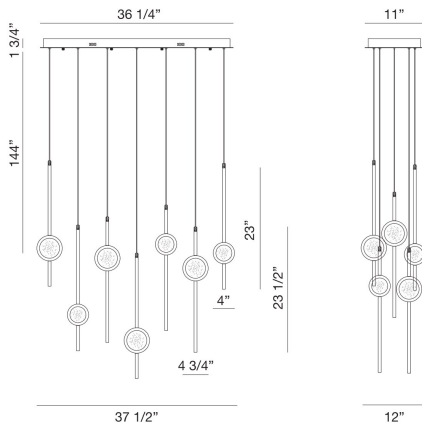

BARLETTA, 12 LT LED CHANDELIER

PRODUCT DETAILS

No.	:	39466-020
Product Color	:	BRASS ANODIZED ALUMINUM
Product Material	:	ALUMINUM
Shade / Accent Colour	:	BRASS
Shade / Accent Material	:	ALUMINUM
Length	:	37.5"
Width	:	12"
Height	:	23.5"
Weight	:	49lbs

LIGHT SOURCE DETAILS

Number of Bulbs	:	0 / 0
Light Source	:	/ LED
Light Source Type	:	/ INTEGRATED LED
Input Voltage	:	/ 120V
Bulb Voltage	:	120V
Socket Type	:	/ LED
Wattage	:	/ W
Total Wattage	:	68W
Initial Lumens	:	2750lm
Kelvin	:	3500K
CRI	:	90
Bulb Included	:	No / Yes
Dimmable	:	No / Yes

OPTIONS AVAILABLE

ITEM NO.	FINISH	SHADE
39466-013	BLACK ANODIZED ALUMINUM	BLACK
39466-020	BRASS ANODIZED ALUMINUM	BRASS
39466-037	BLACK ANODIZED ALUMINUM	BRASS

TECHNICAL DETAILS

Hanging Support Type	:	WIRE
Hanging Support Length	:	144"
Canopy / Backplate Length	:	36.25"
Canopy / Backplate Height	:	1.75"
Canopy / Backplate Width	:	11"