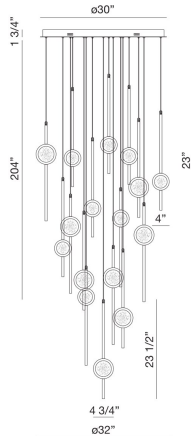

## BARLETTA, 16 LT LED CHANDELIER

### PRODUCT DETAILS

No.	:	39465-016
Product Color	:	BLACK ANODIZED ALUMINUM
Product Material	:	ALUMINUM
Shade / Accent Colour	:	BLACK
Shade / Accent Material	:	ALUMINUM
Diameter	:	32"
Height	:	23.5"
Weight	:	77.8lbs

### LIGHT SOURCE DETAILS

Light Source Type	:	INTEGRATED LED
Input Voltage	:	120V
Bulb Voltage	:	120V
Socket Type	:	LED
Total Wattage	:	90W
Delivered Lumens	:	3800lm
Kelvin	:	3500K
CRI	:	90
Dimmable	:	Yes

### TECHNICAL DETAILS

Hanging Support Type	:	WIRE
Hanging Support Length	:	204"
Canopy / Backplate Height	:	1.75"
Canopy / Backplate Dia.	:	30"