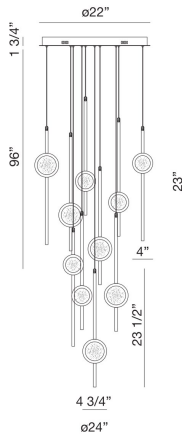

BARLETTA, 10 LT LED CHANDELIER

PRODUCT DETAILS

No.	:	39464-033
Product Color	:	BLACK ANODIZED ALUMINUM
Product Material	:	ALUMINUM
Shade / Accent Colour	:	BRASS
Shade / Accent Material	:	ALUMINUM
Diameter	:	24"
Height	:	23.5"
Weight	:	45lbs

LIGHT SOURCE DETAILS

Light Source Type	:	INTEGRATED LED
Input Voltage	:	120V
Bulb Voltage	:	120V
Socket Type	:	LED
Total Wattage	:	57W
Delivered Lumens	:	2300lm
Kelvin	:	3500K
CRI	:	90
Dimmable	:	Yes

OPTIONS AVAILABLE

ITEM NO.	FINISH	SHADE
39464-019	BLACK ANODIZED ALUMINUM	BLACK
39464-026	BRASS ANODIZED ALUMINUM	BRASS
39464-033	BLACK ANODIZED ALUMINUM	BRASS

TECHNICAL DETAILS

Hanging Support Type	:	WIRE
Hanging Support Length	:	96"
Canopy / Backplate Height	:	1.75"
Canopy / Backplate Dia.	:	22"