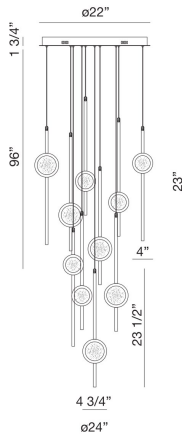

BARLETTA, 10 LT LED CHANDELIER

PRODUCT DETAILS

No.	:	39464-026
Product Color	:	BRASS ANODIZED ALUMINUM
Product Material	:	ALUMINUM
Shade / Accent Colour	:	BRASS
Shade / Accent Material	:	ALUMINUM
Diameter	:	24"
Height	:	23.5"
Weight	:	45lbs

LIGHT SOURCE DETAILS

Light Source Type	:	INTEGRATED LED
Input Voltage	:	120V
Bulb Voltage	:	120V
Socket Type	:	LED
Total Wattage	:	57W
Delivered Lumens	:	2300lm
Kelvin	:	3500K
CRI	:	90
Dimmable	:	Yes

OPTIONS AVAILABLE

ITEM NO.	FINISH	SHADE
39464-019	BLACK ANODIZED ALUMINUM	BLACK
39464-026	BRASS ANODIZED ALUMINUM	BRASS
39464-033	BLACK ANODIZED ALUMINUM	BRASS

TECHNICAL DETAILS

Hanging Support Type	:	WIRE
Hanging Support Length	:	96"
Canopy / Backplate Height	:	1.75"
Canopy / Backplate Dia.	:	22"