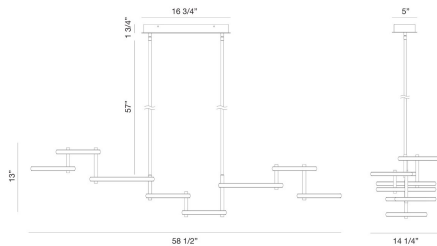

GIRO, 8 LT LED CHANDELIER

PRODUCT DETAILS

No.	:	39421-012
Product Color	:	MATTE BLACK
Shade / Accent Colour	:	BLACK
Length	:	58.5"
Width	:	13.5"
Height	:	13"
Weight	:	13.4lbs

LIGHT SOURCE DETAILS

Light Source Type	:	INTEGRATED LED
Input Voltage	:	120V
Bulb Voltage	:	24V
Socket Type	:	LED
Total Wattage	:	115W
Delivered Lumens	:	4400lm
Kelvin	:	3000K
CRI	:	90
Dimmable	:	Yes

OPTIONS AVAILABLE

ITEM NO.	FINISH	SHADE
39421-012	MATTE BLACK	BLACK

TECHNICAL DETAILS

Hanging Support Type	:	ROD
Hanging Support Length	:	57"
Canopy / Backplate Length	:	16.75"
Canopy / Backplate Height	:	1.5"
Canopy / Backplate Width	:	5"