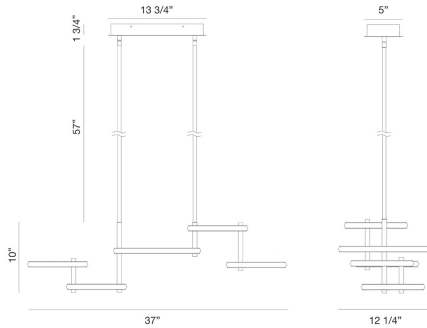

GIRO, 5 LT LED CHANDELIER

PRODUCT DETAILS

No.	:	39420-015
Product Color	:	MATTE BLACK
Shade / Accent Colour	:	BLACK
Length	:	36.25"
Width	:	12.25"
Height	:	9.75"
Weight	:	9.7lbs

LIGHT SOURCE DETAILS

Light Source Type	:	INTEGRATED LED
Input Voltage	:	120V
Bulb Voltage	:	24V
Socket Type	:	LED
Total Wattage	:	66W
Delivered Lumens	:	2500lm
Kelvin	:	3000K
CRI	:	90
Dimmable	:	Yes

OPTIONS AVAILABLE

ITEM NO.	FINISH	SHADE
39420-015	MATTE BLACK	BLACK

TECHNICAL DETAILS

Hanging Support Type	:	ROD
Hanging Support Length	:	57"
Canopy / Backplate Length	:	13.75"
Canopy / Backplate Height	:	1.5"
Canopy / Backplate Width	:	5"