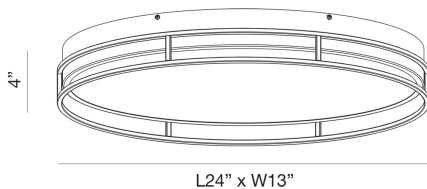

GRAFICE, LED OVAL FLUSHMOUNT

PRODUCT DETAILS

No.	:	39409-027
Product Color	:	BLACK
Shade / Accent Colour	:	CHROME
Length	:	24"
Width	:	14"
Height	:	4"
Weight	:	9lbs

LIGHT SOURCE DETAILS

Light Source Type	:	INTEGRATED LED
Input Voltage	:	120V
Bulb Voltage	:	DC 36V
Socket Type	:	LED
Total Wattage	:	40W
Delivered Lumens	:	1500lm
Kelvin	:	3000K
CRI	:	90
Dimmable	:	Yes

OPTIONS AVAILABLE

ITEM NO.	FINISH	SHADE
39409-010	BLACK	GOLD
39409-027	BLACK	CHROME

TECHNICAL DETAILS

Canopy / Backplate Length	:	23.25"
Canopy / Backplate Height	:	2.5"
Canopy / Backplate Width	:	12.25"