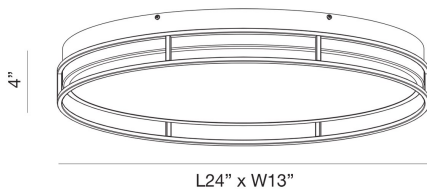

GRAFICE, LED OVAL FLUSHMOUNT

PRODUCT DETAILS

No.	:	39409-010
Product Color	:	BLACK
Shade / Accent Colour	:	GOLD
Length	:	24"
Width	:	14"
Height	:	4"
Weight	:	9lbs

LIGHT SOURCE DETAILS

Light Source Type	:	INTEGRATED LED
Input Voltage	:	120V
Bulb Voltage	:	DC 36V
Socket Type	:	LED
Total Wattage	:	40W
Delivered Lumens	:	1500lm
Kelvin	:	3000K
CRI	:	90
Dimmable	:	Yes

OPTIONS AVAILABLE

ITEM NO.	FINISH	SHADE
39409-010	BLACK	GOLD
39409-027	BLACK	CHROME

TECHNICAL DETAILS

Canopy / Backplate Length	:	23.25"
Canopy / Backplate Height	:	2.5"
Canopy / Backplate Width	:	12.25"