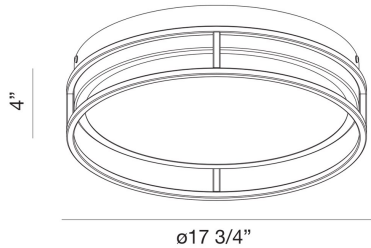

GRAFICE, LG LED FLUSHMOUNT

PRODUCT DETAILS

No.	:	39408-013
Product Color	:	BLACK
Shade / Accent Colour	:	GOLD
Diameter	:	17.75"
Height	:	4"
Weight	:	9.5lbs

LIGHT SOURCE DETAILS

Light Source Type	:	INTEGRATED LED
Input Voltage	:	120V
Bulb Voltage	:	DC 36V
Socket Type	:	LED
Total Wattage	:	30W
Delivered Lumens	:	1400lm
Kelvin	:	3000K
CRI	:	90
Dimmable	:	Yes

OPTIONS AVAILABLE

ITEM NO.	FINISH	SHADE
39408-013	BLACK	GOLD
39408-020	BLACK	CHROME

TECHNICAL DETAILS

Canopy / Backplate Height	:	2.5"
Canopy / Backplate Dia.	:	17"

PROJECT INFORMATION

Job Name: Date: Category: