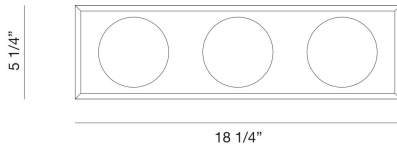

ROVER, 3 LT LED BATHBAR

PRODUCT DETAILS

No.	:	39335-036
Product Color	:	BLACK
Shade / Accent Colour	:	BLACK
Width	:	18.25"
Height	:	5.25"
Ext	:	4.25"
Weight	:	8.6lbs

LIGHT SOURCE DETAILS

Light Source Type	:	INTEGRATED LED
Input Voltage	:	120V
Bulb Voltage	:	120V
Socket Type	:	LED
Total Wattage	:	10W
Total Lumen	:	970lm
Kelvin	:	3000K
CRI	:	90
Dimmable	:	Yes

Options Available

ITEM NO.	FINISH	SHADE
39335-012	SOFT GOLD	GOLD
39335-029	CHROME	CHROME
39335-036	BLACK	BLACK

TECHNICAL DETAILS

Canopy / Backplate Length	:	18.25"
Canopy / Backplate Height	:	1"
Canopy / Backplate Width	:	5.25"