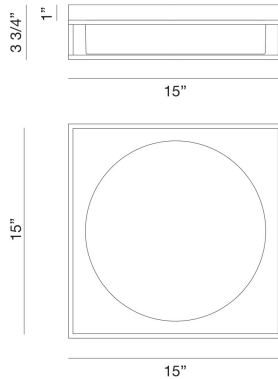

ROVER, LG LED FLUSHMOUNT

PRODUCT DETAILS

No.	:	39333-018
Product Color	:	SOFT GOLD
Shade / Accent Colour	:	GOLD
Length	:	15"
Width	:	15"
Height	:	4"
Weight	:	12lbs

LIGHT SOURCE DETAILS

Light Source Type	:	INTEGRATED LED
Input Voltage	:	120V
Bulb Voltage	:	120V
Socket Type	:	LED
Total Wattage	:	32W
Total Lumen	:	2400lm
Kelvin	:	3000K
CRI	:	90
Dimmable	:	Yes

Options Available

ITEM NO.	FINISH	SHADE
39333-018	SOFT GOLD	GOLD
39333-025	CHROME	CHROME
39333-032	BLACK	BLACK

TECHNICAL DETAILS

Canopy / Backplate Length	:	15"
Canopy / Backplate Height	:	1"
Canopy / Backplate Width	:	15"