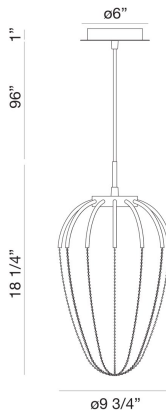

FRUSTA, 1 LT LED PENDANT

PRODUCT DETAILS

No.	:	39325-020
Product Color	:	BLACK
Shade / Accent Colour	:	BLACK
Diameter	:	9.75"
Height	:	20"
Weight	:	4.4lbs

LIGHT SOURCE DETAILS

Light Source Type	:	INTEGRATED LED
Input Voltage	:	120V
Bulb Voltage	:	120V
Socket Type	:	LED
Total Wattage	:	8W
Total Lumen	:	350lm
Kelvin	:	3000K
CRI	:	90
Dimmable	:	Yes

Options Available

ITEM NO.	FINISH	SHADE
39325-013	GOLD	GOLD
39325-020	BLACK	BLACK

TECHNICAL DETAILS

Hanging Support Type	:	WIRE
Hanging Support Length	:	72"
Canopy / Backplate Height	:	1"
Canopy / Backplate Dia.	:	6"