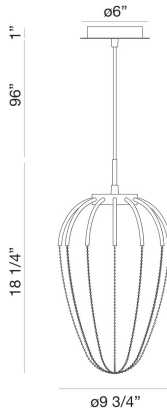

### PRODUCT DETAILS

No.	:	39325-013
Product Color	:	GOLD
Shade / Accent Colour	:	GOLD
Diameter	:	9.75"
Height	:	20"
Weight	:	4.4lbs

### TECHNICAL DETAILS

Hanging Support Type	:	WIRE
Hanging Support Length	:	72"
Canopy / Backplate Height	:	1"
Canopy / Backplate Dia.	:	6"