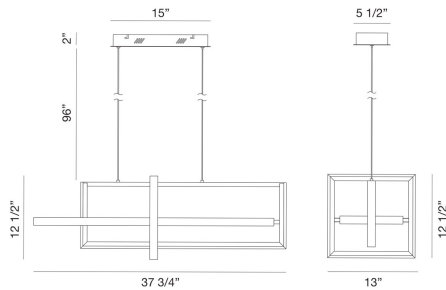

BORDO, SMA LED CHANDELIER

PRODUCT DETAILS

No.	:	39323-026
Product Color	:	GOLD
Shade / Accent Colour	:	GOLD
Length	:	37.75"
Width	:	12.5"
Height	:	12.5"
Weight	:	12.7lbs

LIGHT SOURCE DETAILS

Light Source Type	:	INTEGRATED LED
Input Voltage	:	120V
Bulb Voltage	:	24V
Socket Type	:	LED
Total Wattage	:	114W
Total Lumen	:	6400lm
Kelvin	:	3000K
CRI	:	90
Dimmable	:	Yes

Options Available

ITEM NO.	FINISH	SHADE
39323-019	MATTE BLACK	BLACK
39323-026	GOLD	GOLD

TECHNICAL DETAILS

Hanging Support Type	:	AIRCRAFT CABLE
Hanging Support Length	:	96"
Canopy / Backplate Length	:	15"
Canopy / Backplate Height	:	1.75"
Canopy / Backplate Width	:	5.5"