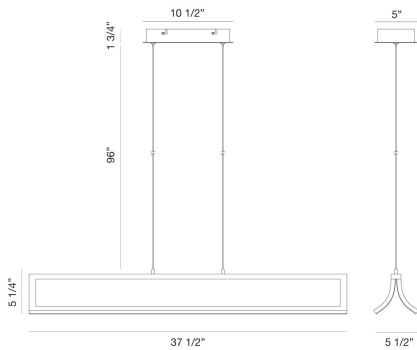

LOGAN, LED CHANDELIER

PRODUCT DETAILS

No.	:	39322-029
Product Color	:	GOLD
Shade / Accent Colour	:	GOLD
Length	:	37.5"
Width	:	5.25"
Height	:	5.25"
Weight	:	5.5lbs

LIGHT SOURCE DETAILS

Light Source Type	:	INTEGRATED LED
Input Voltage	:	120V
Bulb Voltage	:	24V
Socket Type	:	LED
Total Wattage	:	70W
Total Lumen	:	2300lm
Kelvin	:	3000K
CRI	:	90
Dimmable	:	Yes

Options Available

ITEM NO.	FINISH	SHADE
39322-012	BLACK	BLACK
39322-029	GOLD	GOLD

TECHNICAL DETAILS

Hanging Support Type	:	AIRCRAFT CABLE
Hanging Support Length	:	96"
Canopy / Backplate Length	:	10.75"
Canopy / Backplate Height	:	1.5"
Canopy / Backplate Width	:	5"