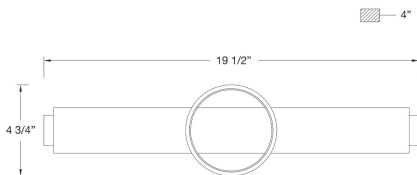

SANTORO, SMA LED BATHBAR

PRODUCT DETAILS

No.	:	39316-011
Product Color	:	GOLD
Shade / Accent Colour	:	GOLD
Height	:	4.75"
Ext	:	4"
Weight	:	3.1lbs

LIGHT SOURCE DETAILS

Light Source Type	:	INTEGRATED LED
Input Voltage	:	120V
Bulb Voltage	:	DC 36V
Socket Type	:	LED
Total Wattage	:	20W
Total Lumen	:	1080lm
Kelvin	:	3000K
CRI	:	90
Dimmable	:	Yes

Options Available

ITEM NO.	FINISH	SHADE
39316-011	GOLD	GOLD
39316-028	CHROME	CHROME
39316-035	BLACK	BLACK

TECHNICAL DETAILS

Canopy / Backplate Height	:	1.25"
Canopy / Backplate Dia.	:	4.75"

PROJECT INFORMATION