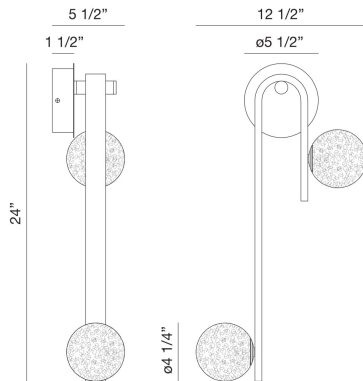

PHILLIMORE, LED WALL SCONCE

PRODUCT DETAILS

No.	:	39285-010
Product Color	:	BRUSHED GOLD
Shade / Accent Colour	:	GOLD
Height	:	24"
Ext	:	5.5"
Weight	:	4.5lbs

LIGHT SOURCE DETAILS

Light Source Type	:	INTEGRATED LED
Input Voltage	:	120V
Bulb Voltage	:	120V
Socket Type	:	LED
Total Wattage	:	6W
Total Lumen	:	380lm
Kelvin	:	3500K
CRI	:	90
Dimmable	:	Yes

Options Available

ITEM NO.	FINISH	SHADE
39285-010	BRUSHED GOLD	GOLD

TECHNICAL DETAILS

Canopy / Backplate Height	:	1.5"
Canopy / Backplate Dia.	:	5.5"

PROJECT INFORMATION

Job Name: Date: Type:

Comments: