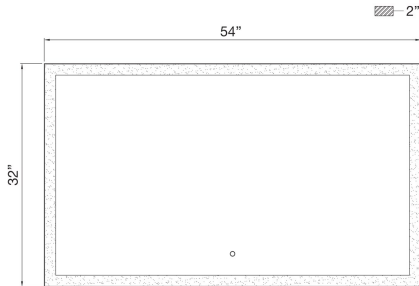

PROJECT INFORMATION

Job Name: Date: Type:

Comments: