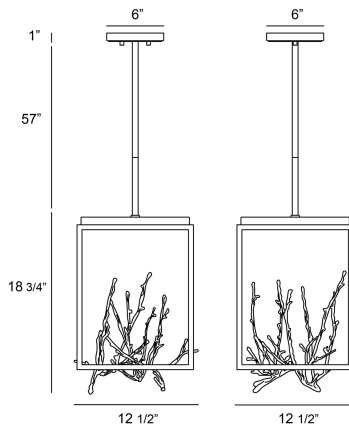

AERIE, 4LT SQUARE LED CHANDELIER

PRODUCT DETAILS

No.	:	38637-025
Product Color	:	BLACK/SILVER
Product Material	:	METAL
Shade / Accent Material	:	~
Length	:	12.5"
Width	:	12.5"
Height	:	18.75"
Overall Height	:	75"
Weight	:	16.1lbs

LIGHT SOURCE DETAILS

Light Source Type	:	INTEGRATED LED
Input Voltage	:	120V
Bulb Voltage	:	120V
Socket Type	:	LED
Total Wattage	:	24W
Initial Lumens	:	1660lm
Delivered Lumens	:	404lm
Kelvin	:	3000K
CRI	:	90+
Dimmable	:	Yes

OPTIONS AVAILABLE

ITEM NO.	FINISH	SHADE
38637-018	BRONZE/GOLD	
38637-025	BLACK/SILVER	

TECHNICAL DETAILS

Hanging Support Type	:	ROD
Hanging Support Length	:	57"
Rods Included	:	3"+6"+12"+18"+18"
Canopy / Backplate Length	:	6"
Canopy / Backplate Height	:	1"
Canopy / Backplate Width	:	6"
Location	:	DRY
Approval	:	
Title 24	:	Yes