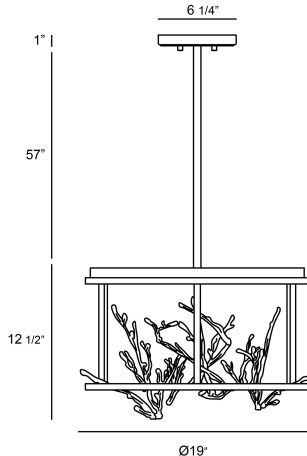

AERIE, 4LT ROUND LED CHANDELIER

PRODUCT DETAILS

No.	:	38636-011
Product Color	:	BRONZE/GOLD
Product Material	:	METAL
Shade / Accent Material	:	~
Diameter	:	19"
Height	:	12.5"
Overall Height	:	70"

LIGHT SOURCE DETAILS

Light Source Type	:	INTEGRATED LED
Input Voltage	:	120V
Bulb Voltage	:	120V
Socket Type	:	LED
Total Wattage	:	24W
Total Lumen	:	1660lm
Kelvin	:	3000K
CRI	:	90+
Dimmable	:	Yes

Options Available

ITEM NO.	FINISH	SHADE
38636-011	BRONZE/GOLD	
38636-028	BLACK/SILVER	

TECHNICAL DETAILS

Hanging Support Type	:	ROD
Hanging Support Length	:	57"
Rods Included	:	3"+6"+12"+18"+18"
Canopy / Backplate Height	:	1"
Canopy / Backplate Dia.	:	6.25"
Location	:	DRY
Approval	:	
Title 24	:	Yes