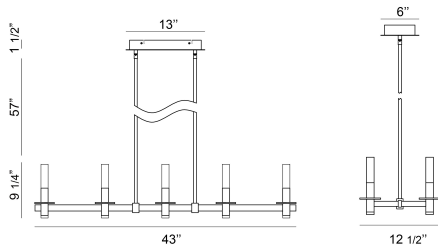

TORNA, 10LT RECTAGULAR LED CHANDELIER

PRODUCT DETAILS

| | | |
|-------------------------|---|-----------------|
| No. | : | 38441-028 |
| Product Color | : | MATTE BLACK |
| Product Material | : | METAL |
| Shade / Accent Colour | : | FROSTED ACRYLIC |
| Shade / Accent Material | : | ACRYLIC |
| Length | : | 43" |
| Width | : | 12.5" |
| Height | : | 9.25" |
| Overall Height | : | 67" |
| Weight | : | 16lbs |

| | | |
|---------------------------|---|---|
| Hanging Support Type | : | ROD |
| Hanging Support Length | : | 57" |
| Canopy / Backplate Length | : | 13" |
| Canopy / Backplate Height | : | 1.5" |
| Canopy / Backplate Width | : | 6" |
| Location | : | DRY |
| Approval | : |  |
| Title 24 | : | Yes |