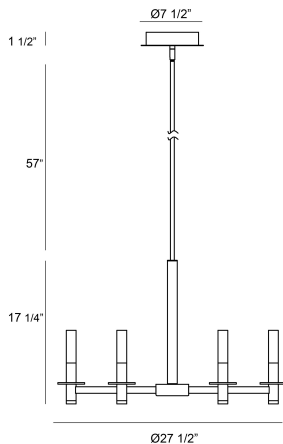

TORNA, 6LT LED CHANDELIER

PRODUCT DETAILS

No.	:	38440-014
Product Color	:	COFFEE GOLD
Product Material	:	METAL
Shade / Accent Colour	:	FROSTED ACRYLIC
Shade / Accent Material	:	ACRYLIC
Diameter	:	27.5"
Height	:	17.25"
Overall Height	:	73"
Weight	:	11lbs

LIGHT SOURCE DETAILS

Light Source Type	:	INTEGRATED LED
Input Voltage	:	24V
Bulb Voltage	:	120V
Socket Type	:	LED
Total Wattage	:	228W
Total Lumen	:	2260lm
Kelvin	:	3000K
CRI	:	90
Dimmable	:	Yes

Options Available

ITEM NO.	FINISH	SHADE
38440-014	COFFEE GOLD	FROSTED ACRYLIC
38440-021	MATTE BLACK	FROSTED ACRYLIC

TECHNICAL DETAILS

Hanging Support Type	:	ROD
Hanging Support Length	:	57"
Canopy / Backplate Height	:	1.5"
Canopy / Backplate Dia.	:	7.5"
Location	:	DRY
Approval	:	
Title 24	:	Yes