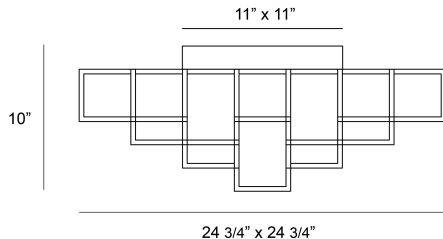

FERRO, 13 LIGHT LED FLUSHMOUNT

PRODUCT DETAILS

No.	:	38261-015
Product Color	:	GOLD
Product Material	:	METAL
Shade / Accent Material	:	~
Length	:	24.75"
Width	:	24.75"
Height	:	10"
Weight	:	19.6lbs

LIGHT SOURCE DETAILS

Light Source Type	:	INTEGRATED LED
Input Voltage	:	120V
Bulb Voltage	:	24V
Socket Type	:	LED
Total Wattage	:	51W
Initial Lumens	:	2580lm
Kelvin	:	3000K
CRI	:	90
Dimmable	:	Yes

OPTIONS AVAILABLE

ITEM NO.	FINISH	SHADE
38261-015	GOLD	
38261-026	BLACK	

TECHNICAL DETAILS

Canopy / Backplate Length	:	11"
Canopy / Backplate Height	:	1.5"
Canopy / Backplate Width	:	11"
Location	:	DRY
Approval	:	
Title 24	:	Yes

PROJECT INFORMATION

 Job Name: Date: Category:

 Comments: