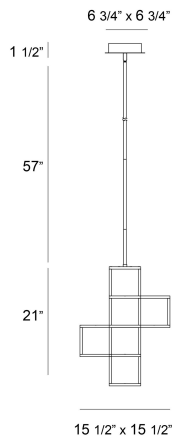

FERRO, 5 LIGHT LED PENDANT

PRODUCT DETAILS

No.	:	38260-029
Product Color	:	BLACK
Product Material	:	METAL
Shade / Accent Material	:	~
Length	:	15.5"
Width	:	15.5"
Height	:	21"
Overall Height	:	78"
Weight	:	12.7lbs

LIGHT SOURCE DETAILS

Light Source Type	:	INTEGRATED LED
Input Voltage	:	120V
Bulb Voltage	:	24V
Socket Type	:	LED
Total Wattage	:	26W
Initial Lumens	:	1500lm
Kelvin	:	3000K
CRI	:	90
Dimmable	:	Yes

OPTIONS AVAILABLE

ITEM NO.	FINISH	SHADE
38260-018	GOLD	
38260-029	BLACK	

TECHNICAL DETAILS

Hanging Support Type	:	ROD
Hanging Support Length	:	57"
Rods Included	:	3"+6"+12"+18"+18"
Canopy / Backplate Length	:	6.75"
Canopy / Backplate Height	:	1.5"
Canopy / Backplate Width	:	6.75"
Location	:	DRY
Approval	:	
Title 24	:	Yes