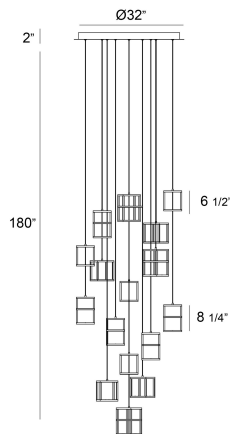

FERRO, 16 LIGHT LED CHANDELIER

PRODUCT DETAILS

No.	:	38259-012
Product Color	:	GOLD
Product Material	:	METAL
Shade / Accent Material	:	~
Diameter	:	32"
Height	:	8.25"
Overall Height	:	180"
Weight	:	66.1lbs

LIGHT SOURCE DETAILS

Light Source Type	:	INTEGRATED LED
Input Voltage	:	120V
Bulb Voltage	:	24V
Socket Type	:	LED
Total Wattage	:	88W
Total Lumen	:	5000lm
Kelvin	:	3000K
CRI	:	90
Dimmable	:	Yes

Options Available

ITEM NO.	FINISH	SHADE
38259-012	GOLD	
38259-023	BLACK	

TECHNICAL DETAILS

Hanging Support Type	:	WIRE
Hanging Support Length	:	180"
Canopy / Backplate Height	:	2"
Canopy / Backplate Dia.	:	32"
Approval	:	
Title 24	:	Yes