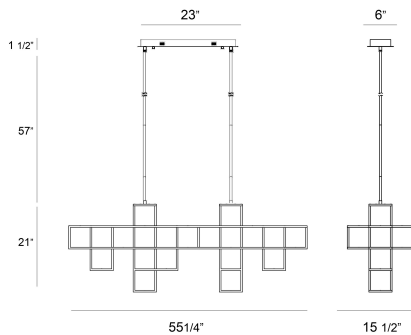

FERRO, 13 LIGHT LINEAR LED CHANDELIER

PRODUCT DETAILS

No.	:	38257-021
Product Color	:	BLACK
Product Material	:	METAL
Shade / Accent Material	:	~
Length	:	55.25"
Width	:	15.5"
Height	:	21"
Overall Height	:	78"
Weight	:	33.7lbs

ITEM NO.	FINISH	SHADE
38257-018	GOLD	
38257-021	BLACK	

TECHNICAL DETAILS

Hanging Support Type	:	ROD
Hanging Support Length	:	57"
Rods Included	:	3"+6"+12"+18"+18"
Canopy / Backplate Length	:	23"
Canopy / Backplate Height	:	1.75"
Canopy / Backplate Width	:	6"
Approval	:	
Title 24	:	Yes