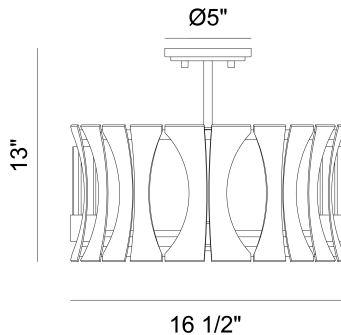

PENNINO, 4 LIGHT SEMI FLUSHMOUNT

PRODUCT DETAILS

No.	:	38162-015
Product Color	:	MATTE BLACK W/ GREY WOOD
Product Material	:	METAL
Shade / Accent Colour	:	GLASS
Shade / Accent Material	:	GLASS
Diameter	:	16.5"
Height	:	13"
Weight	:	8.3lbs

Options Available

ITEM NO.	FINISH	SHADE
38162-015	MATTE BLACK W/ GREY WOOD	GLASS

TECHNICAL DETAILS

Canopy / Backplate Height	:	0.75"
Canopy / Backplate Dia.	:	5"
Location	:	DRY
Approval	:	
Title 24	:	Yes