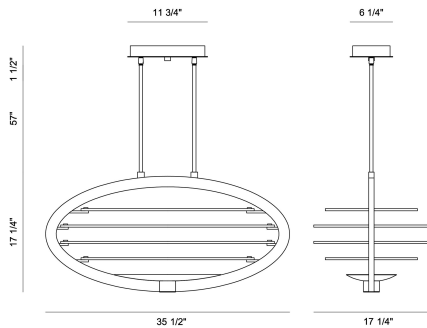

OMBRA, LED OVAL CHANDELIER

PRODUCT DETAILS

No.	:	38153-020
Product Color	:	DARK BRONZE/POLISHED NICKEL
Product Material	:	METAL
Shade / Accent Material	:	~
Length	:	35.5"
Width	:	17.25"
Height	:	17.25"
Weight	:	19lbs

LIGHT SOURCE DETAILS

Light Source Type	:	INTEGRATED LED
Input Voltage	:	120V
Bulb Voltage	:	120V
Socket Type	:	LED
Total Wattage	:	110W
Total Lumen	:	1600lm
Kelvin	:	3000K
CRI	:	90+
Dimmable	:	Yes

Options Available

ITEM NO.	FINISH	SHADE
38153-013	BRASS/BLACK DARK	
38153-020	BRONZE/POLISHED NICKEL	

TECHNICAL DETAILS

Hanging Support Type	:	ROD
Hanging Support Length	:	57"
Rods Included	:	3"+6"+12"+18"+18"
Canopy / Backplate Length	:	11.75"
Canopy / Backplate Height	:	1.5"
Canopy / Backplate Width	:	6.25"
Location	:	DRY
Approval	:	
Title 24	:	Yes