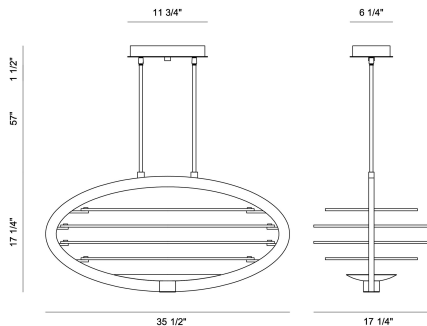

OMBRA, LED OVAL CHANDELIER

PRODUCT DETAILS

No.	:	38153-013
Product Color	:	BRASS/BLACK
Product Material	:	METAL
Shade / Accent Material	:	~
Length	:	35.5"
Width	:	17.25"
Height	:	17.25"
Weight	:	19lbs

LIGHT SOURCE DETAILS

OPTIONS AVAILABLE

ITEM NO.	FINISH	SHADE
38153-013	BRASS/BLACK DARK	
38153-020	BRONZE/POLISHED NICKEL	

TECHNICAL DETAILS

Hanging Support Type	:	ROD
Hanging Support Length	:	57"
Rods Included	:	3"+6"+12"+18"+18"
Canopy / Backplate Length	:	11.75"
Canopy / Backplate Height	:	1.5"
Canopy / Backplate Width	:	6.25"
Location	:	DRY
Approval	:	
Title 24	:	Yes