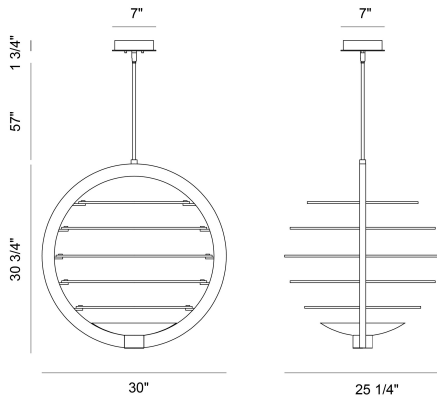

OMBRA, LARGE LED CHANDELIER

PRODUCT DETAILS

No.	:	38152-023
Product Color	:	POLISHED NICKEL
Product Material	:	METAL
Shade / Accent Material	:	~
Length	:	30"
Width	:	25.25"
Height	:	30.75"
Weight	:	26.6lbs

LIGHT SOURCE DETAILS

Light Source Type	:	INTEGRATED LED
Input Voltage	:	120V
Bulb Voltage	:	120V
Socket Type	:	LED
Total Wattage	:	66W
Total Lumen	:	1430lm
Kelvin	:	3000K
Dimmable	:	Yes

Options Available

ITEM NO.	FINISH	SHADE
38152-016	BRASS/BLACK	
38152-023	POLISHED NICKEL	

TECHNICAL DETAILS

Hanging Support Type	:	ROD
Hanging Support Length	:	57"
Rods Included	:	3"+6"+12"+18"+18"
Canopy / Backplate Height	:	1.75"
Canopy / Backplate Dia.	:	7"
Location	:	DRY
Approval	:	
Title 24	:	Yes