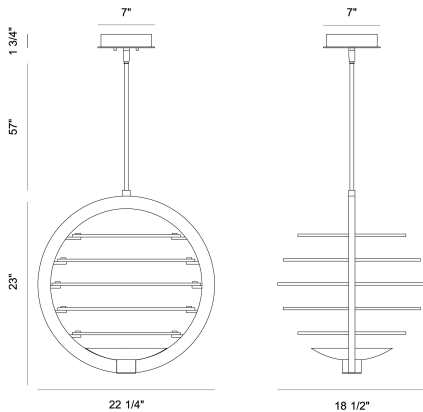

OMBRA, MEDIUM LED CHANDELIER

PRODUCT DETAILS

No.	:	38150-012
Product Color	:	BRASS/BLACK
Product Material	:	METAL
Shade / Accent Material	:	~
Length	:	22.25"
Width	:	18.5"
Height	:	23"
Weight	:	15.4lbs

LIGHT SOURCE DETAILS

Light Source Type	:	INTEGRATED LED
Input Voltage	:	120V
Bulb Voltage	:	120V
Socket Type	:	LED
Total Wattage	:	66W
Total Lumen	:	950lm
Kelvin	:	3000K
Dimmable	:	Yes

Options Available

ITEM NO.	FINISH	SHADE
38150-012	BRASS/BLACK DARK	
38150-029	BRONZE/POLISHED NICKEL	

TECHNICAL DETAILS

Hanging Support Type	:	ROD
Hanging Support Length	:	57"
Rods Included	:	3"+6"+12"+18"+18"
Canopy / Backplate Height	:	1.75"
Canopy / Backplate Dia.	:	7"
Location	:	DRY
Approval	:	<small>UL</small>
Title 24	:	Yes