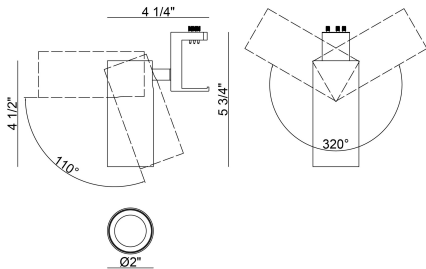

TECHNICAL DETAILS

Location	:	DAMP
Approval	:	
Title 24	:	Yes
Beam Angle	:	50

PROJECT INFORMATION

Job Name: Date: Category:

Comments: