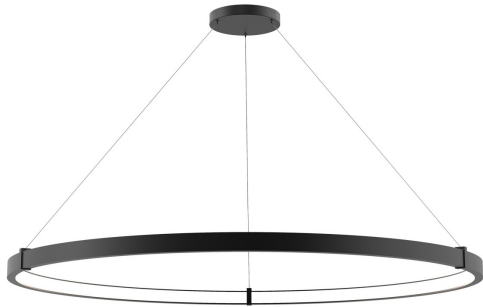

## MUCCI, LARGE INWARD LED PENDANT

### PRODUCT DETAILS

No.	:	38136-016
Product Color	:	MATTE BLACK
Product Material	:	METAL
Shade / Accent Colour	:	WHITE
Shade / Accent Material	:	ACRYLIC
Diameter	:	60"
Height	:	2"
Overall Height	:	120"