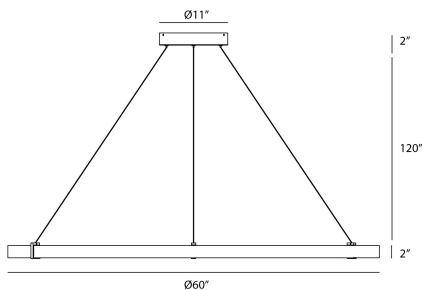

TECHNICAL DETAILS

Hanging Support Type	:	AIRCRAFT CABLE
Hanging Support Length	:	96"
Canopy / Backplate Height	:	1.5"
Canopy / Backplate Dia.	:	11"
Location	:	DAMP
Approval	:	
Title 24	:	Yes

PROJECT INFORMATION

Job Name: Date: Type:

Comments: