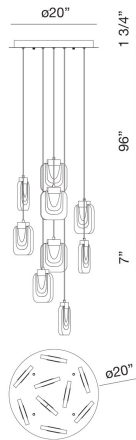

### PRODUCT DETAILS

No.	:	38043-027
Product Color	:	CHROME
Shade / Accent Colour	:	CHROME
Diameter	:	20"
Height	:	7"
Overall Height	:	96"
Weight	:	32.5lbs

### LIGHT SOURCE DETAILS

Light Source Type	:	INTEGRATED LED
Input Voltage	:	120V
Bulb Voltage	:	24V
Socket Type	:	LED
Total Wattage	:	45W
Initial Lumens	:	2320lm
Kelvin	:	3000K
CRI	:	90
Dimmable	:	Yes

### TECHNICAL DETAILS

Hanging Support Type	:	WIRE
Canopy / Backplate Height	:	1.75"
Canopy / Backplate Dia.	:	20"
Location	:	DRY
Approval	:	
Title 24	:	Yes