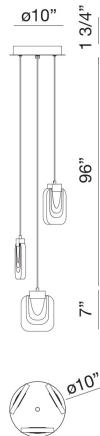

### PRODUCT DETAILS

No.	:	38042-020
Product Color	:	CHROME
Shade / Accent Colour	:	CHROME
Diameter	:	10"
Height	:	7"
Overall Height	:	96"
Weight	:	8.7lbs

### LIGHT SOURCE DETAILS

Light Source Type	:	INTEGRATED LED
Input Voltage	:	120V
Bulb Voltage	:	24V
Socket Type	:	LED
Total Wattage	:	15W
Initial Lumens	:	980lm
Kelvin	:	3000K
CRI	:	90
Dimmable	:	Yes

### TECHNICAL DETAILS

Hanging Support Type	:	WIRE
Canopy / Backplate Height	:	1.75"
Canopy / Backplate Dia.	:	10"
Location	:	DRY
Approval	:	
Title 24	:	Yes