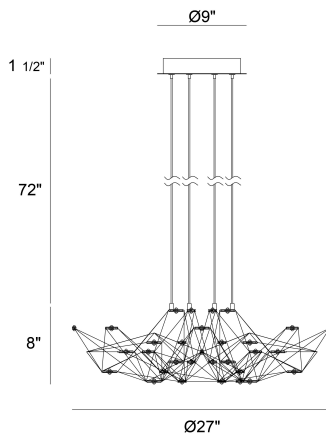

LEONARDELLI, SMALL LED CHANDELIER

PRODUCT DETAILS

No.	:	38038-019
Product Color	:	CHROME
Product Material	:	METAL
Shade / Accent Material	:	~
Diameter	:	27"
Height	:	7.5"
Overall Height	:	80"
Weight	:	5.5lbs

LIGHT SOURCE DETAILS

Light Source Type	:	INTEGRATED LED
Input Voltage	:	110V
Bulb Voltage	:	110V
Socket Type	:	LED
Total Wattage	:	40W
Total Lumen	:	2400lm
Kelvin	:	4000K
CRI	:	80
Dimmable	:	Yes

Options Available

ITEM NO.	FINISH	SHADE
38038-019	CHROME	

TECHNICAL DETAILS

Hanging Support Type	:	WIRE
Canopy / Backplate Height	:	1.5"
Canopy / Backplate Dia.	:	9"
Location	:	DRY
Approval	:	
Title 24	:	Yes

PROJECT INFORMATION