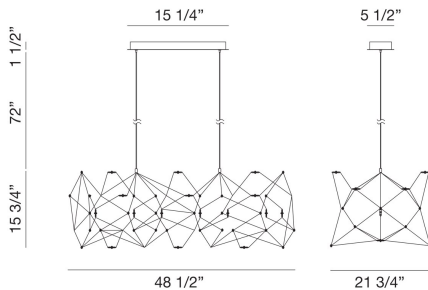

LEONARDELLI, MEDIUM LED CHANDELIER

PRODUCT DETAILS

No.	:	38037-016
Product Color	:	CHROME
Product Material	:	METAL
Shade / Accent Material	:	~
Length	:	48"
Width	:	21.75"
Height	:	15.75"
Overall Height	:	88"
Weight	:	7.8lbs

OPTIONS AVAILABLE

ITEM NO.	FINISH	SHADE
38037-016	CHROME	
38037-026	DARK CHROME (PLATED)	

TECHNICAL DETAILS

Hanging Support Type	:	WIRE
Canopy / Backplate Length	:	15.25"
Canopy / Backplate Height	:	1.5"
Canopy / Backplate Width	:	5.5"
Location	:	DRY
Approval	:	
Title 24	:	Yes